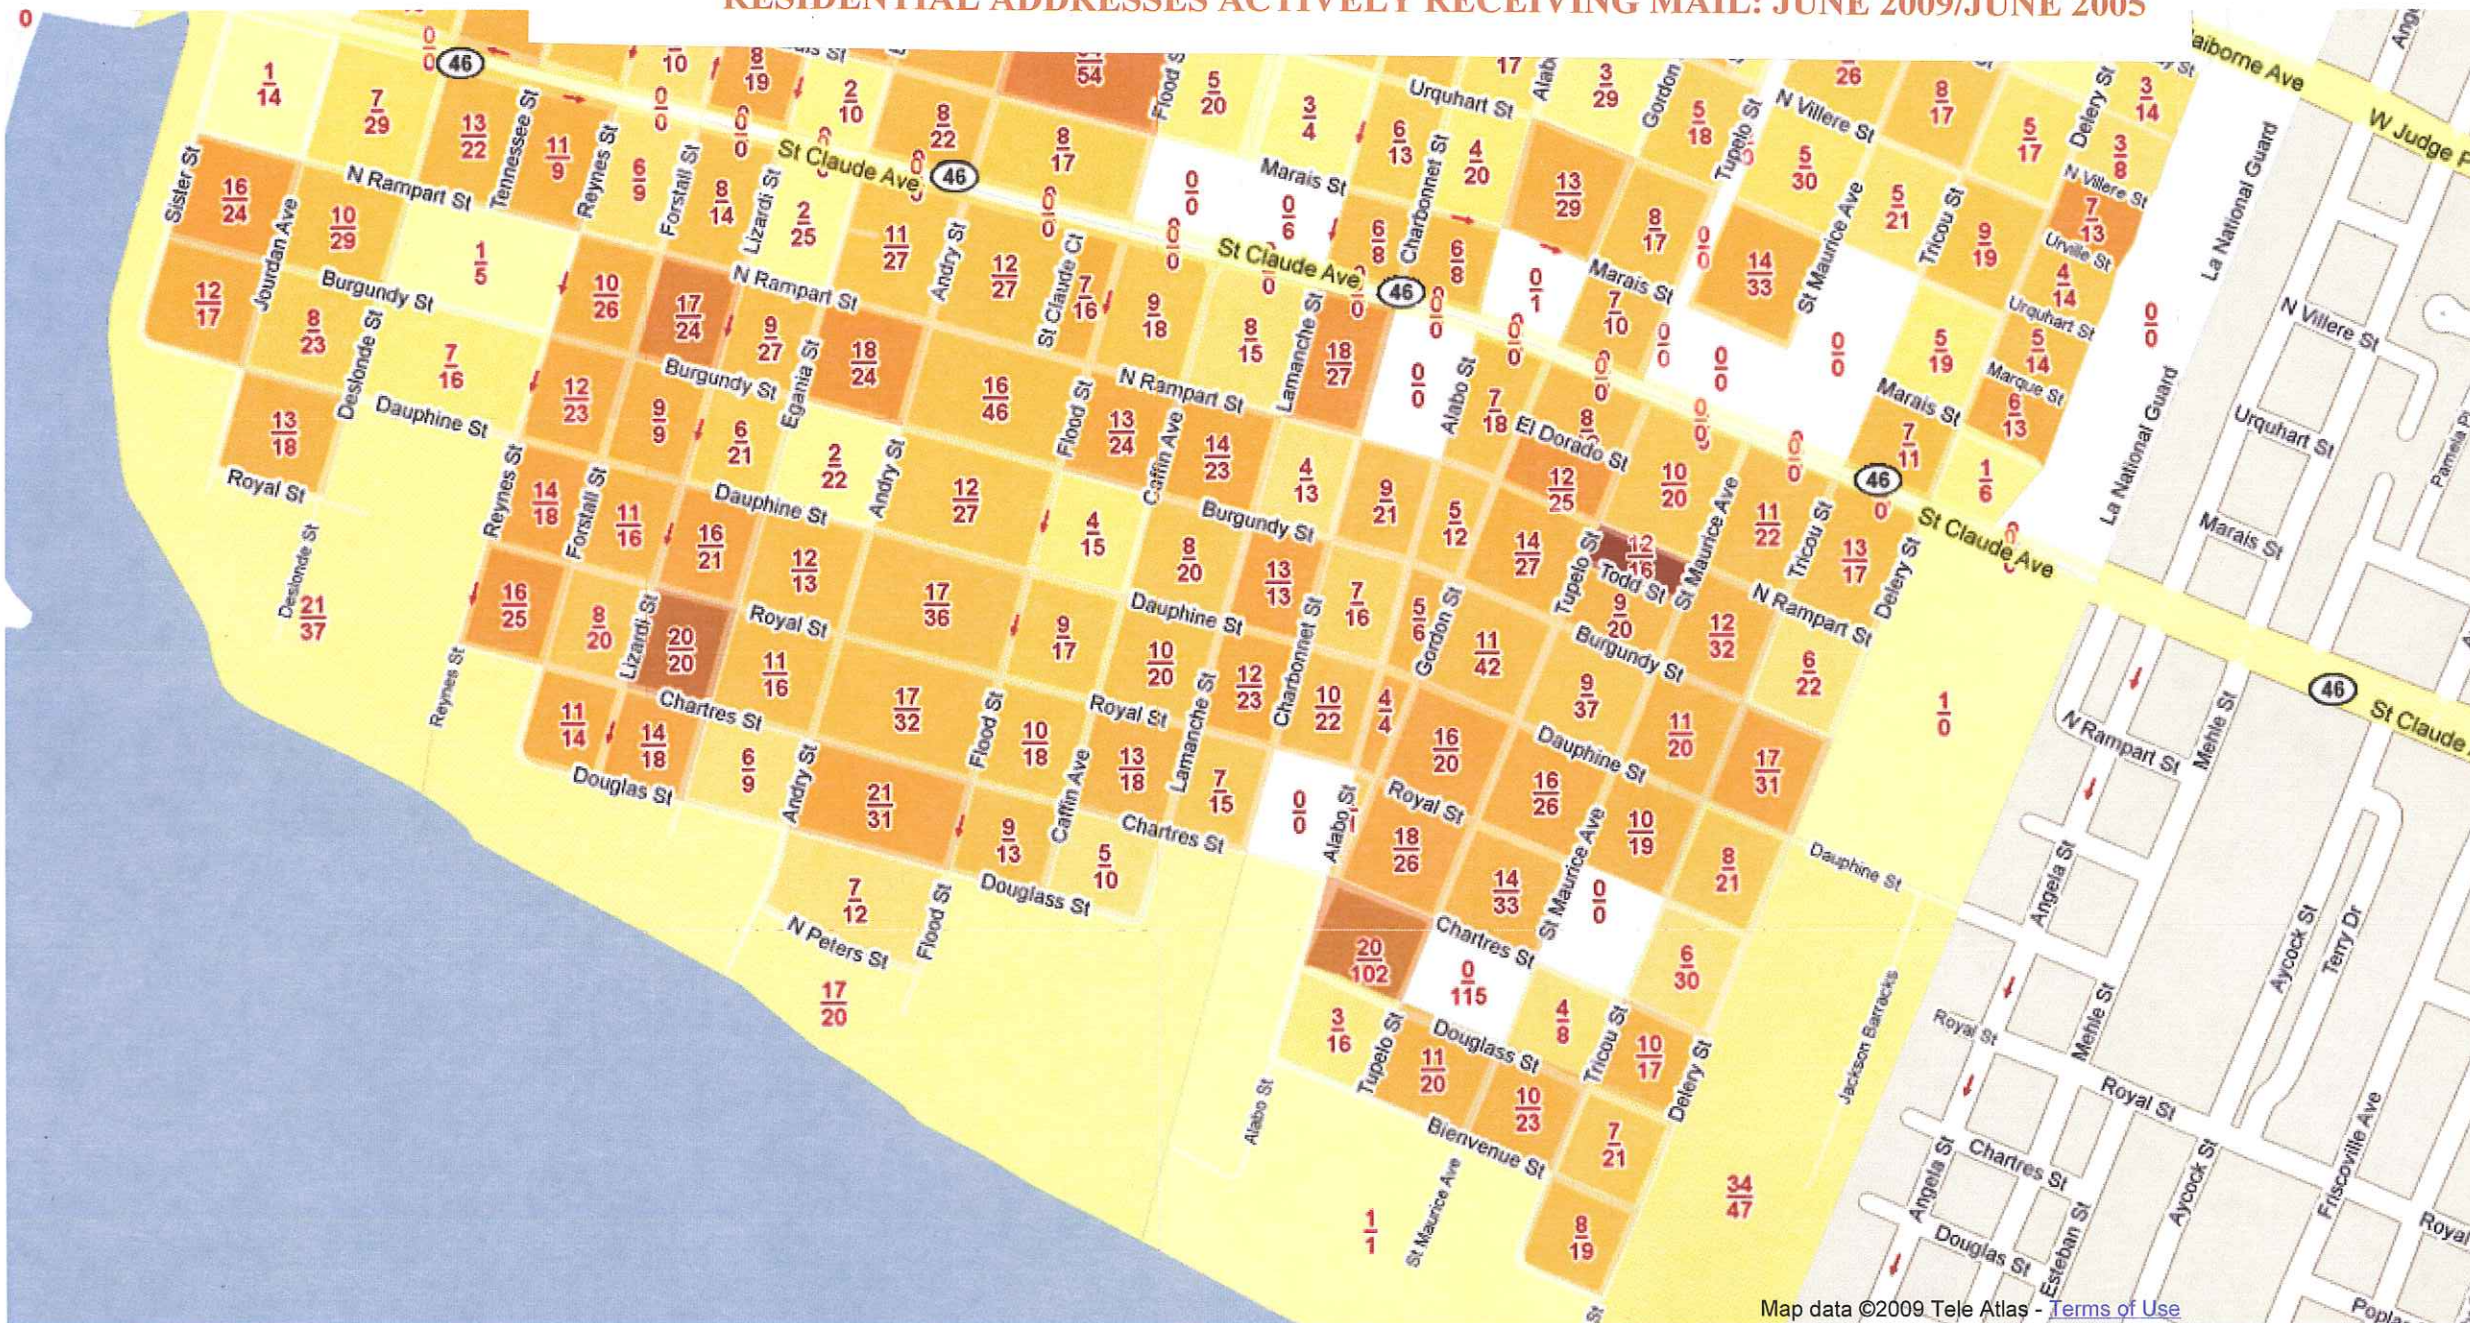

# REPOPULATION INDICATORS FOR THE HOLY CROSS NEIGHBORHOOD

## RESIDENTIAL ADDRESSES ACTIVELY RECEIVING MAIL: JUNE 2009/JUNE 2005

Map data ©2009 Tele Atlas - Terms of Use

Source citation: GNO Community Data Center analysis of Valassis Residential and Business Database. Available at [www.gnocdc.org](http://www.gnocdc.org).