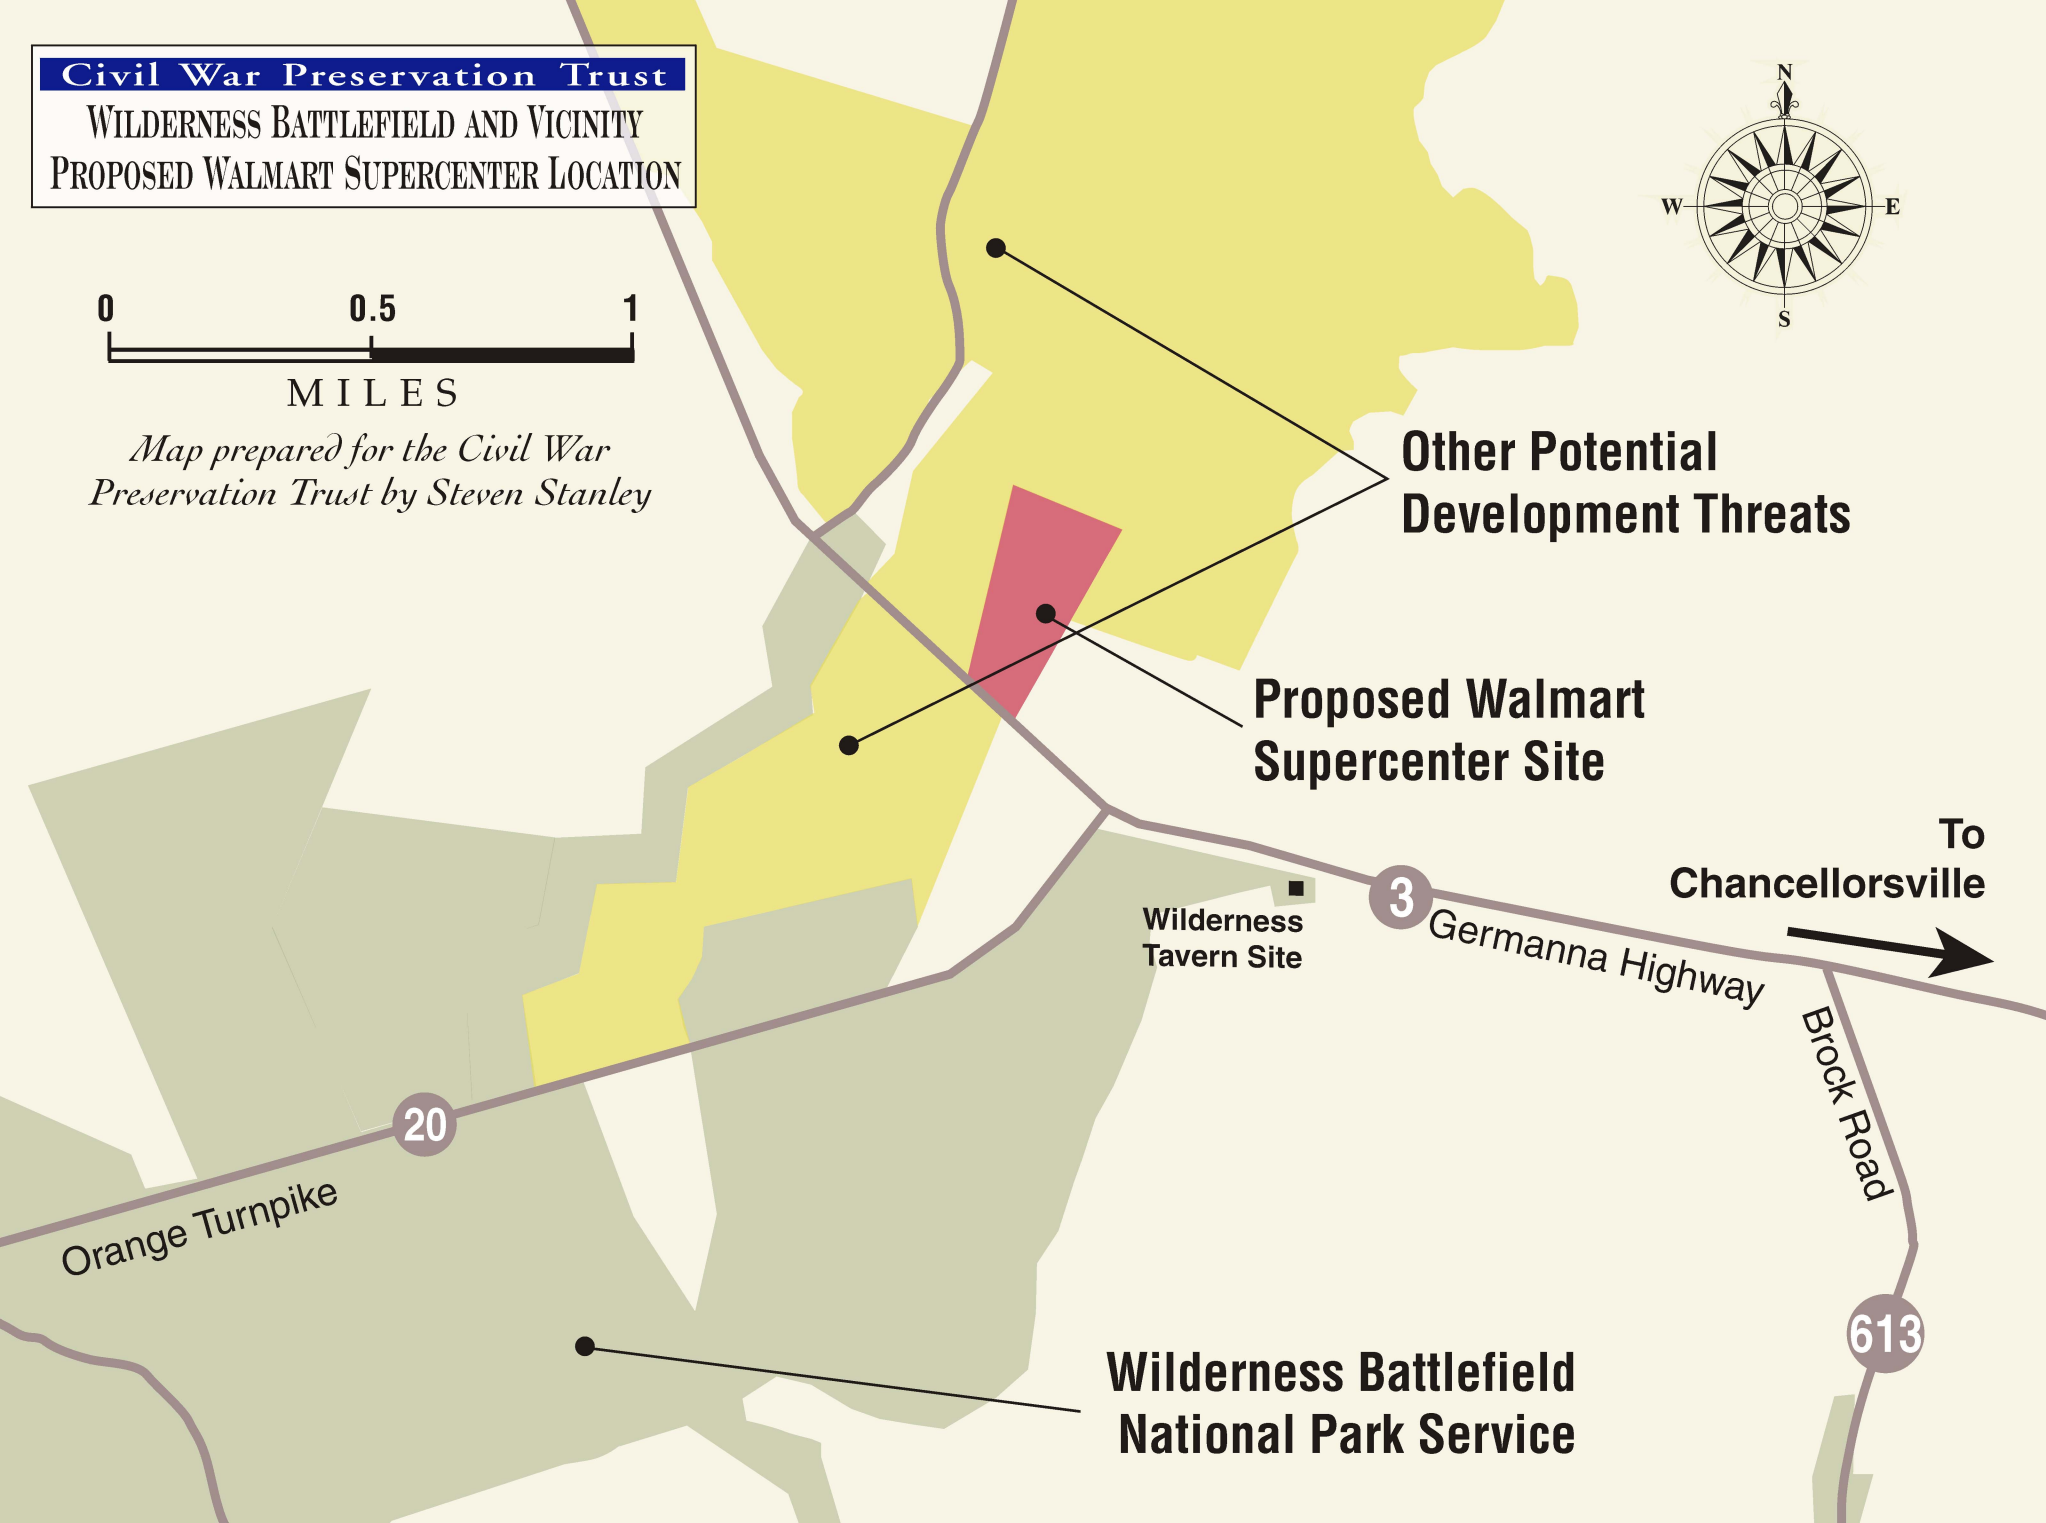

Civil War Preservation Trust
WILDERNESS BATTLEFIELD AND VICINITY
PROPOSED WALMART SUPERCENTER LOCATION

Map prepared for the Civil War Preservation Trust by Steven Stanley

Other Potential Development Threats

Proposed Walmart Supercenter Site

Wilderness Tavern Site

Wilderness Battlefield National Park Service

To Chancellorsville

Orange Turnpike

Germanna Highway

Brock Road

20